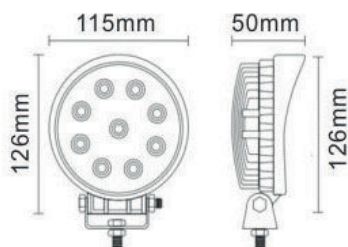

VSWD-WL605 Worklamp

R10

Part Number	Description
VSWD-WL605-F	27W ROUND LAMP - FLOOD BEAM

Lumens	1400	Approvals	ECE R10, UKCA
Voltage	12-80v	IP Rating	IP67
LEDs	9 LEDs	Beam Pattern	Flood
Mounting	Bracket Mounting	Additional Features	
Dimensions	See Above	Box Qty	30
Housing Material	Aluminium	Lens Material	PMMA